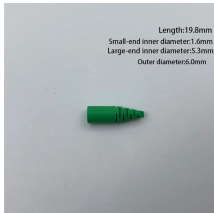

Master how to choose cable trays with confidence. This complete selection guide covers load assessment, material choices, design best practices, and expert tips for effective wiring.

Learn how to select the best cable tray for your project with insights on load capacity, corrosion resistance, customization, and common applications.