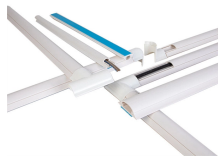

Fiber Optic Distribution Box, 6 Port Wall Mount Enclosure with 6 LC Duplex Adapters, Singlemode, FTTH, IP65 Waterproof Outdoor/Indoor Use - 8.27" x 5.31" x 1.57"

Fiber optic splice enclosures made in the USA are ideal for Campus LANs, Data Centers and Entrance Facilities, a complete and fully accessible fiber closure solution.

Vertical Cable is your one-stop shop for bulk cable, fiber optic solutions, patch panels, j-hooks, and structured wiring products.

6-Core FTTH Fiber Distribution Termination Box with 6 SC APC Adapters, IP65 Waterproof, Wall-Mount Enclosure for Residential/Commercial Fiber Optic Splicing & Management (with 6 APC Adapter)

Find your fiber optic junction box easily amongst the 67 products from the leading brands (HUBER+SUHNER, BOPLA, METZ CONNECT, ...) on DirectIndustry, the industry specialist for your ...

The box body is made of reinforced plastic, high strength, resistance, firm seal. Prevents aging of materials caused by heat, cold, light, oxygen and in nature, with excellent mechanical strength.

We offer the largest selection of vertical cable management options in the industry. From down spouts and down elbows to vertical ducts and tubes, FiberGuide provides a vast number of ways in which ...