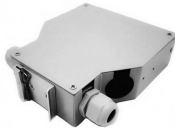

How to buy a vertical fiber optic cable junction box

How to buy a vertical fiber optic cable junction box

buy Fiber Optic Splice Closures, Enclosure, Junction Boxes 12, 24, 48, 96, 144, 240, 288 cores. long-time & strong protection for fiber cables.

Fiber Optic Distribution Box, 6 Port Wall Mount Enclosure with 6 LC Duplex Adapters, Singlemode, FTTH, IP65 Waterproof Outdoor/Indoor Use - 8.27" x 5.31" x 1.57"

Fiber optic splice enclosures made in the USA are ideal for Campus LANs, Data Centers and Entrance Facilities, a complete and fully accessible fiber closure solution.

Vertical Cable is your one-stop shop for bulk cable, fiber optic solutions, patch panels, j-hooks, and structured wiring products.

6-Core FTTH Fiber Distribution Termination Box with 6 SC APC Adapters, IP65 Waterproof, Wall-Mount Enclosure for Residential/Commercial Fiber Optic Splicing & Management (with 6 APC Adapter)

Find your fiber optic junction box easily amongst the 67 products from the leading brands (HUBER+SUHNER, BOPLA, METZ CONNECT, ...) on DirectIndustry, the industry specialist for your ...

The box body is made of reinforced plastic, high strength, resistance, firm seal. Prevents aging of materials caused by heat, cold, light, oxygen and in nature, with excellent mechanical strength.