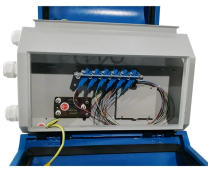

These enclosures are designed to house your fiber optic connectors, providing a neat and organized solution for your fiber optic network. We offer both Rack Mount Enclosures (ranging from 1U to 4U in ...