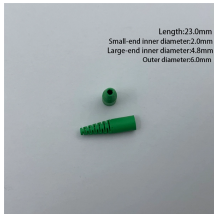

The factory production control system shall document the various stages in the design of the products, identify the checking procedure and those individuals responsible for all stages of design.

If you need ceramic ferrules for your drawn arc process, the easiest thing to do is to order your drawn arc studs from Taylor Stud Welding. All our DA studs, including the different diameters ...

To have control is to have the power to run something in an orderly way. A skillful teacher maintains control over students who might otherwise waste time or be disruptive.

You should check the inner diameter of the ferrule against the diameter of your weld stud. It must fit snugly enough to center the stud but allow it to move freely during the plunge phase.