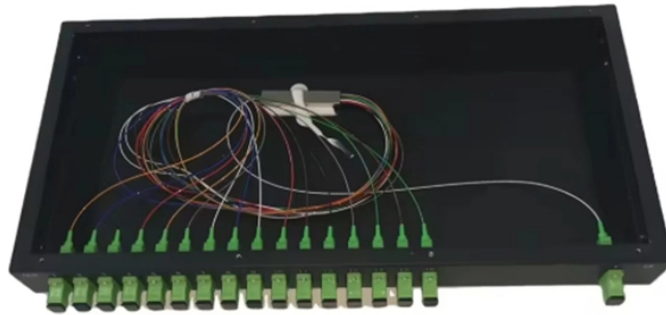

How to cover the elbow of the cable tray cover plate 6

How to cover the elbow of the cable tray cover plate 6

The Cable Tray Institute is making available the current edition of this practical guide for the proper installation of aluminum or steel cable tray systems. These guidelines will be useful to engineers, ...

There are five common ways to fix the cover plate of cable tray elbow supplier: pressing plate fixing, screwing fastening, clasping fixing, padlock fixing and seven-shaped buckle fixing.

COVER INSTRUCTIONS:) Use to enclose cable tray and protect cable and wiring from damage or debris.) Provided with self-tapping tek screws to mount into siderails. eaked, diamond plate, and ...

Elbow covers for cable trays, aluminum, 6"-36" wide, 12"-36" radius, multiple cover types for horizontal & vertical fittings.

There are several sections which cover the requirements for the use of single conductor cables in cable tray even though they only comprise a small percentage of cable tray wiring systems.

This document describes the types, materials, dimensions, and fittings for standard cable tray systems. It outlines ladder, perforated, solid bottom, trough, channel, and wire mesh cable tray types.

NEMA VE 2-2018 Cable Tray Installation Guidelines. Learn best practices for cable tray installation, support, and accessories.