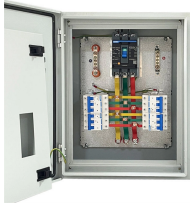

Explore a detailed guide to cable tray accessories and understand their uses in ensuring safety, stability, and efficiency in electrical system installations.

This document describes the types, materials, dimensions, and fittings for standard cable tray systems. It outlines ladder, perforated, solid bottom, trough, channel, and wire mesh cable tray types.