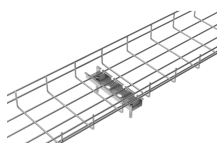

Need a collision repair center in Las Vegas Spring Mountain that you can count on? Fix Auto USA is your answer. We provide top-tier collision repairs quickly, safely, and stress-free and return your ...