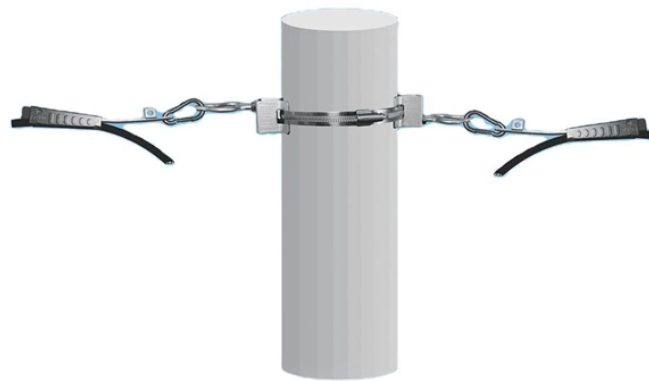

## How to install 800mm cable trays in vertical shafts

## How to install 800mm cable trays in vertical shafts

To ensure that the complete ladder tray wiring system performs as designed, it is important that it is properly installed. Personal injury as well as property damage will result if proper installation and ...

This publication is intended as a practical guide for the proper and safe\* installation of cable ladder systems, cable tray systems, channel support systems and associated supports.

It describes inspecting and storing cable trays upon receipt, installing trays flat or vertically, fixing trays to structures, designing trays to carry loads, providing ...

In order to install the cable tray supports, first find the required elevation from the floor to the bottom of the cable tray and establish a level line with a laser or a nylon string.

Cable tray length is selected based on the load to be supported, the distance between the supports (also referred to as the span), and handling and installation constraints.