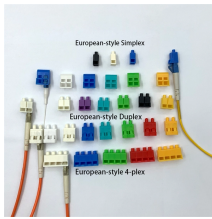

How to lay cables in cable trays most quickly

Learn everything about cable tray installation with our complete guide. Discover types, steps, and safety tips for efficient electrical cable management.

Step-by-step guide to safe cable tray installation for industrial wiring. Improve safety, prevent overheating, and ensure organized cable management.