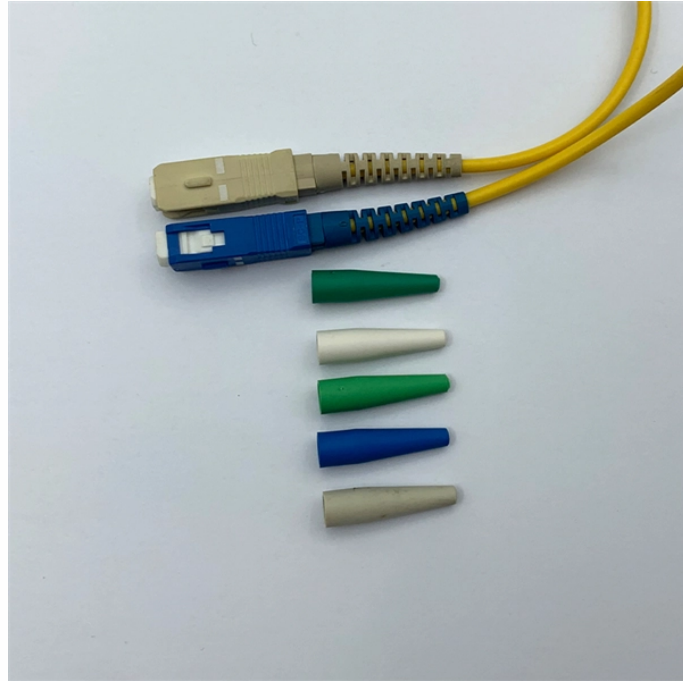

How to set up gigabit fiber optic on a Huawei Q1 router

Overview

In this guide, we'll walk you through how to connect a fiber optic cable to a router safely and efficiently. Why Use Fiber Optic Internet?

Before diving into the setup, let's quickly recap why fiber optics are worth the effort: Lightning-fast speeds (up to. Connect an Ethernet cable from the WAN port of your router to a LAN port on the Internet source (such as a broadband modem or fiber-optic modem). Next, connect your computer to your router's default Wi-Fi network (check the nameplate at the bottom of the router for the default Wi-Fi name, no. However, setting up a fiber optic connection to your router can seem daunting if you're unfamiliar with the process. Huawei Q1 router is the most convenient and fast way to quickly set up the router through the mobile phone. Check all cables are firmly plugged in. The Ethernet. Did you know that you can replace the fiber optic modem/router supplied by your internet service provider (ISP) with a simple SFP stick that runs Linux and does the mapping of light into Ethernet packets directly into your router?

Hack GPON is the ultimate resource with tutorials and guides for.

How to set up gigabit fiber optic on a Huawei Q1 router

SET definition: 1. to put something in a particular place or position: 2. If a story, film, etc. is set in a.... Learn more.

The meaning of SET is to cause to sit : place in or on a seat. How to use set in a sentence.

"Set" as a noun refers to a collection of objects, elements, or items that are considered together due to shared characteristics. For example, in mathematics, a set represents a defined ...