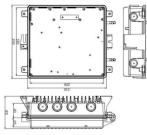

Hack GPON is the ultimate resource with tutorials and guides for.

How to set up gigabit fiber optic on a Huawei Q1 router

SET definition: 1. to put something in a particular place or position: 2. If a story, film, etc. is set in a.... Learn more.

All of the GPON client equipment comes pre-configured with a unique identifier which is used to enable your internet access and to set the connection speed. Some ISPs also use PLOAM ...

A set contains only distinct elements and has no defined order, so {1, 2, 3} and {3, 2, 1} are the same set. A list (or sequence) can contain duplicates and treats order as meaningful, so (1, 2, 3) and (3, 2, ...