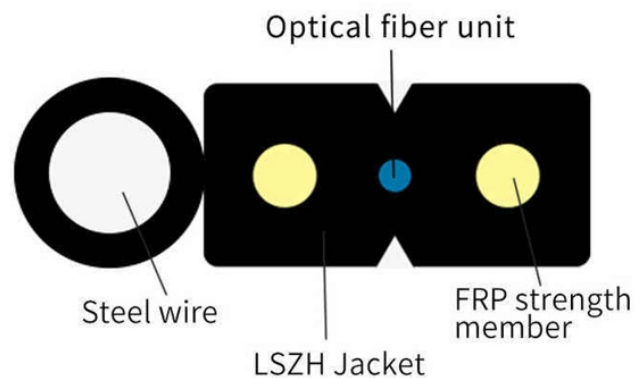

How to use copper wire in junction box accessories

Overview

Ensure that each wire has about 3/4 inch of exposed copper. Insert the wires into the junction box, making sure to match the color-coded wires together. A junction box provides a necessary protective enclosure for all electrical wire splices and connections, which must never be left exposed within a wall or ceiling. Proper assembly inside this box is paramount because a poorly made splice can generate excessive heat due to high resistance, creating. Whether you're completing a repair or installing new fixtures, knowing how to connect electrical wires in a junction box is an essential part of any homeowner's skillset. We may be compensated if you purchase through links on our website. Our team is committed to delivering honest, objective, and independent reviews on home.