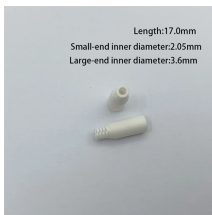

Understanding the fundamentals of how to properly wire within a junction box is paramount for any DIY enthusiast or homeowner tackling Electrical Enclosure tasks. This blog will ...