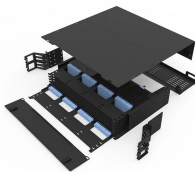

Huawei ATB2121 Optical Splitter

Huawei ATB2121 Optical Splitter

Huawei fiber to the room (FTTR) solution extends fibers to every room, enabling you to enjoy a stable gigabit Wi-Fi experience in every corner of your room. When you walk around in your home, the Wi ...

FTTR Fiber Terminal Box 1x4 ATB2121-S-4 Indoor FTTH Fiber Distribution Box with Splitter SC/UPC Port

ODN ATB21: Access product manuals, HedEx documents, product images and visio stencils.

FTTR HUAWEI 2121 5U Fiber Optic Distribution Box with 1x4 Splitter Optical Terminal Box for FTTH

The ATB2121-S-5U-XC/UPC FDU fiber distribution unit (FDU) is an optical splitting device used to connect the upstream master FTTR to downstream slave FTTRs on a Huawei fiber to the room ...

A router with fiber optic input, like the ATB2121-S-4-SC/UPC, enables direct fiber connection without an external ONT, providing reliable, high-speed distribution to multiple devices in FTTR networks.

Find more 509, 50911 and 100001204 products. Enjoy Free Shipping Worldwide! Limited Time Sale Easy Return.

The unit integrates fiber routing, storage, and distribution functions in a compact design. It supports SC/UPC adapters and allows efficient fiber management while protecting optical fibers from bending, ...