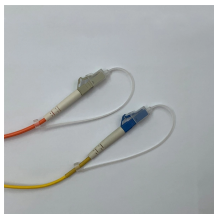

Huawei Cold Aisle Cabinet L-shaped Bracket

Huawei Cold Aisle Cabinet L-shaped Bracket

Huawei Totem Cabinet L-shaped support network cabinet server guide rail bracket angle iron bearing heavy cabinet accessories

In cold and hot aisle containment, a sealed glass door is configured at the front and a sealed sheet metal door at the rear. By default, the front and rear doors of a cabinet are equipped with electronic clasp ...