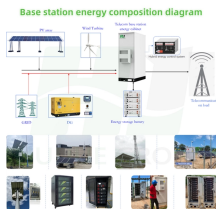

Buy Huawei Totem Cabinet Server Dedicated L-Shaped Rail Bracket Thickened 2.0mm Sheet Cabinet online today!