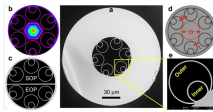

Compared to traditional data centers, Huawei's FusionModule2000 offers greater adaptability and is not limited by installation environment. It requires less height for each floor or ...

Seal the used cable holes with firestop putty. Seal the unused cable holes with the caps delivered with the cabinet. The following figure shows the criteria for correct sealing with firestop putty.