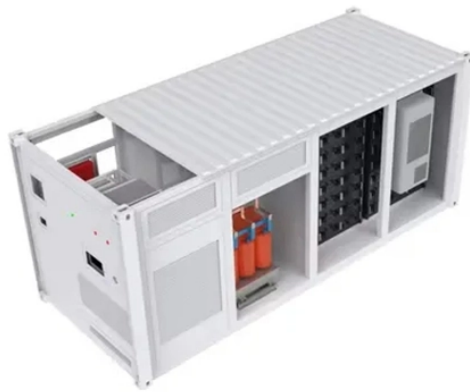

Huawei Micro-Module Data Center Construction PT