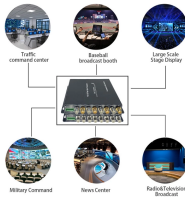

DS-3E0526P-E switches are layer 2 Gigabit PoE unmanaged switches, providing 24Gigabit PoE ports, one 10/100/1000MbpsRJ45 port, and one 10/100/1000Mbps SFP fiber optical port.