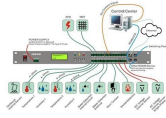

PoE watchdog to auto detect and restart the cameras that do not respond. ...