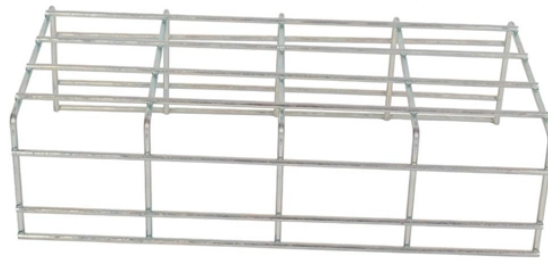

Huijue 40km h optical module