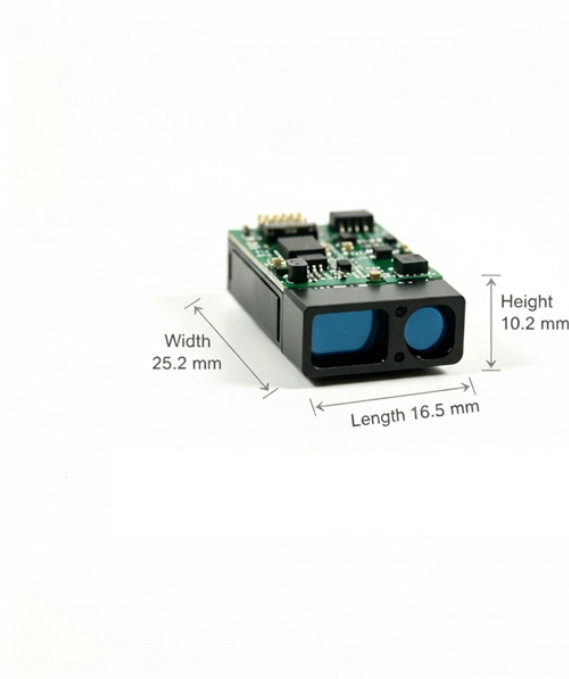

## Huijue 5950 Core Switch

The ZTE ZXR10 5950 series comprises high-performance Layer 3 gigabit access switches for enterprise networks . Key models offer 24 to 48 GE ports with 10GE uplink capabilities and PoE/PoE+ support .

The ZXR10 5950-H Series switch is 1RU height all gigabit routing stackable switch for campus access and aggregation scenarios. It provides up to 56 interfaces (48 GE+ 4 10GE). With VSC2.0 (Virtual ...

The ZXR10 5950-E series switches can provide high-density gigabit access and 10 gigabit uplink interfaces. They can be widely used in campus network aggregation access, office informatization, ...

ZXR10 5950-E Series Switch Datasheet\_20240530 (1) (1) - Free download as PDF File (.pdf), Text File (.txt) or read online for free.

The ZXR10 5950 Series switch is 1RU height all gigabit routing stackable switch for carrier access and aggregation scenarios. It provides up to 60 interfaces (48 GE+ 12 10GE). With VSC2.0 (Virtual ...