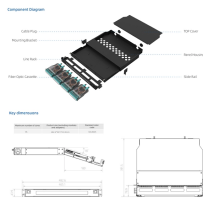

High-speed memory, robust processing power, and a reliable power supply are critical factors for AI applications, and this server checks all these boxes, making ...

Inspur AI Server NF5280M5 is a 2U dual-socket rackmount server optimized for new AI applications. It supports the Intel® Xeon® Scalable processor and supports 4 GPU accelerator cards in a 2U ...