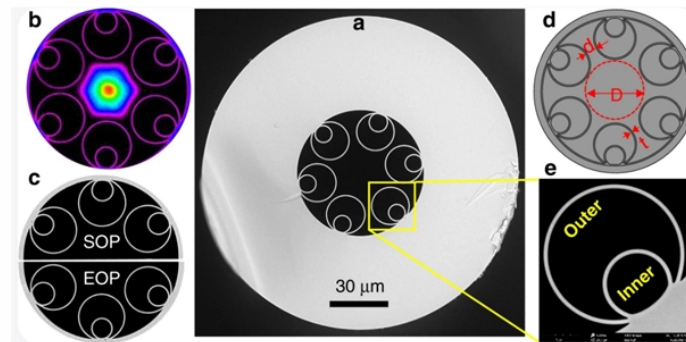

Huijue M600-3S Router Optical Module 40km

Huijue M600-3S Router Optical Module 40km

SJ-20111107090012-007 ZXR10 M6000 (V1.00.60) Carrier-Class Router Hardware Installation Guide (M6000-8S& 5S& 3S) - Free download as PDF File (.pdf), Text ...

One is Route Process Module (RPM), and the other is Management Process Module (MPM). ZXR10 M6000& T8000 can connect to the maintenance background through the 10/100/1000M Ethernet ...

M6000-S series routers are the best choice for operators and enterprise customers to build ultra-broadband, intelligent and open networks in the 5G era. ZXR10 M6000-S series routers include ...