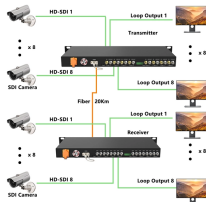

One is Route Process Module (RPM), and the other is Management Process Module (MPM). ZXR10 M6000& T8000 can connect to the maintenance background through the 10/100/1000M Ethernet ...

M6000-S series routers are the best choice for operators and enterprise customers to build ultra-broadband, intelligent and open networks in the 5G era. ZXR10 M6000-S series routers include ...