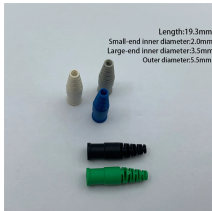

Please click the appropriate link below to view the catalog section as a PDF.

Type CTC Use: For connecting and grounding rigid conduit, IMC, or EMT to cable trays. drilling or welding the tray. On the 1 "1/2" through 4" sizes, conduits can attach to the tray from any angle ...