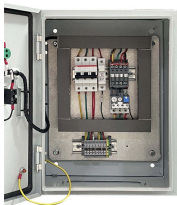

Indzawo Optic Connect

Imc cable tray

Imc cable tray

Secures and bonds metal conduit (rigid steel or aluminum, IMC and EMT) to the ...

Cable tray is considered to be a system. It must provide continuous support for cables, and the electrical continuity of the cable tray system must be maintained.

Shop Rigid/IMC/EMT Cable Tray Conduit Clamp, Cast Iron, 3/4 In. By Crouse Hinds (Eaton) (LCC2) At Graybar, Your Trusted Resource For Conduit Beam Clamps And Other Crouse Hinds (Eaton) Products.

Secures and bonds metal conduit (rigid steel or aluminum, IMC and EMT) to the side rails of steel or aluminum cable trays without drilling or welding the tray Fast installation and low product cost

O-Z/Gedney™ CTC conduit cable tray clamps are used for connecting and grounding rigid conduit, IMC, or EMT to cable trays. They secure and bond metal conduit (rigid steel or aluminum, IMC and EMT) ...

Length:19.3mm
Small-end inner diameter:2.0mm
Large-end inner diameter:3.5mm
Outer diameter:5.5mm

Please click the appropriate link below to view the catalog section as a PDF.

Type CTC Use: For connecting and grounding rigid conduit, IMC, or EMT to cable trays. drilling or welding the tray. On the 1 "1/2" through 4" sizes, conduits can attach to the tray from any angle ...