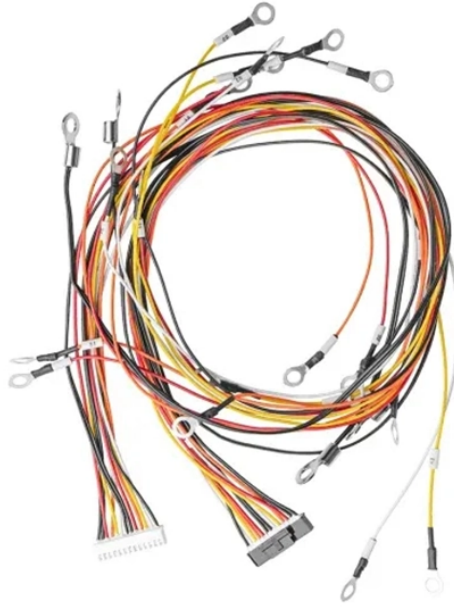

Indzawo Optic Connect

Imc cable tray

Imc cable tray

Secures and bonds metal conduit (rigid steel or aluminum, IMC and EMT) to the ...

Cable tray is considered to be a system. It must provide continuous support for cables, and the electrical continuity of the cable tray system must be maintained.

Shop Rigid/IMC/EMT Cable Tray Conduit Clamp, Cast Iron, 3/4 In. By Crouse Hinds (Eaton) (LCC2) At Graybar, Your Trusted Resource For Conduit Beam Clamps And Other Crouse Hinds (Eaton) Products.

Secures and bonds metal conduit (rigid steel or aluminum, IMC and EMT) to the side rails of steel or aluminum cable trays without drilling or welding the tray Fast installation and low product cost

O-Z/Gedney™ CTC conduit cable tray clamps are used for connecting and grounding rigid conduit, IMC, or EMT to cable trays. They secure and bond metal conduit (rigid steel or aluminum, IMC and EMT) ...

Length:19.3mm
Small-end inner diameter:2.0mm
Large-end inner diameter:3.5mm
Outer diameter:5.5mm

Please click the appropriate link below to view the catalog section as a PDF.

Type CTC Use: For connecting and grounding rigid conduit, IMC, or EMT to cable trays. drilling or welding the tray. On the 1 "1/2" through 4" sizes, conduits can attach to the tray from any angle ...