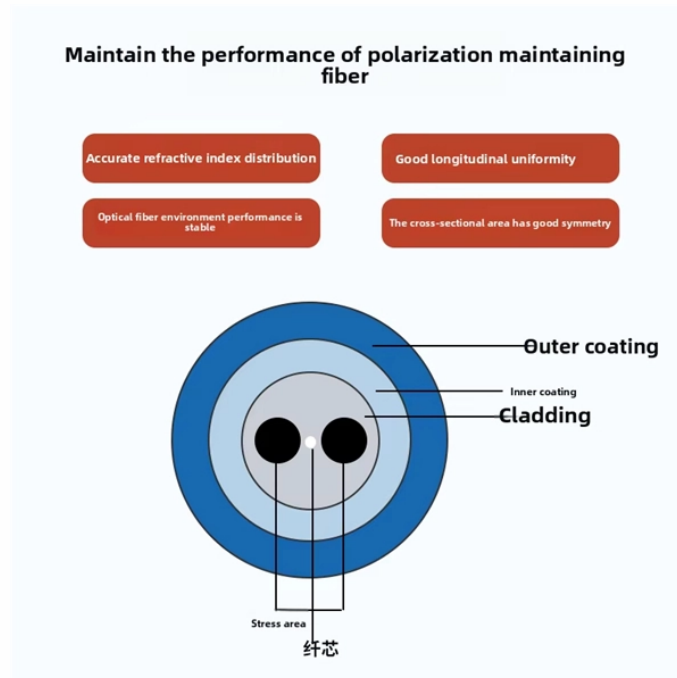

Indian Telecom Shelter Outdoor Type

Overview

Prefabricated Telecom Shelters are robust, modular structures designed to house and protect sensitive telecommunication equipment. Constructed with durable materials, these shelters ensure reliable performance, security, and weather resistance. Satec is one of the leading. Telecom Network Solutions (TNS) specializes in providing RF and transmission solutions, along with the installation and commissioning of Base Transceiver Stations (BTS), which are essential for telecom infrastructure. Additionally, TNS has its own manufacturing unit for telecom towers and shelters.