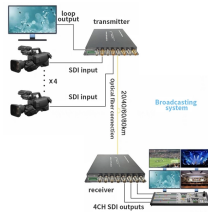

Indonesia Spot 400G Dedicated Switch

Indonesia Spot 400G Dedicated Switch

For the most demanding environments the 400G routing and switching platforms provide flexibility and choice for large scale cloud, leaf and spine, routing transformation and hyperscale IO intensive ...

It supports various configurations and can be deployed as a spine switch for 100/400 GbE interconnects. The switch comes with the Open Network Install Environment (ONIE), compatible with various ...

Get a high-performance, power-efficient, and compact switch that keeps up with AI/ML bandwidth needs.

Switch 400g kami ringkas dan ringan, beratnya hanya 400g, sehingga mudah dipasang dan dikelola. Meskipun ukurannya kecil, switch ini menawarkan daya dan efisiensi yang kuat, memastikan operasi ...

High-performance TOR or spine data center switches, designed for computing clusters and high-frequency trading applications, supporting 10/25 GbE to servers with 40/100 GbE uplinks. ...

Mikrotik CRS804-4DDQ-hRM 400G switch built for AI clusters di Tokopedia • Promo Pengguna Baru • Bebas Ongkir • Cicilan 0% • Kurir Instan.

Transform your cloud networking infrastructure with high-density switches up to 400G. Optimized for simplicity, they are easier than ever to operate.