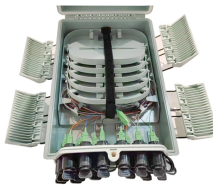

Indonesia Spot 400G Dedicated Switch

Indonesia Spot 400G Dedicated Switch

For the most demanding environments the 400G routing and switching platforms provide flexibility and choice for large scale cloud, leaf and spine, routing transformation and hyperscale IO intensive ...

It supports various configurations and can be deployed as a spine switch for 100/400 GbE interconnects. The switch comes with the Open Network Install Environment (ONIE), compatible with various ...

Get a high-performance, power-efficient, and compact switch that keeps up with AI/ML bandwidth needs.

Switch 400g kami ringkas dan ringan, beratnya hanya 400g, sehingga mudah dipasang dan dikelola. Meskipun ukurannya kecil, switch ini menawarkan daya dan efisiensi yang kuat, memastikan operasi ...

High-performance TOR or spine data center switches, designed for computing clusters and high-frequency trading applications, supporting 10/25 GbE to servers with 40/100 GbE uplinks. ...