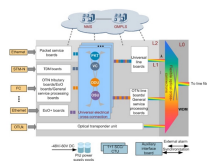

Explore our available breaker boxes at Lowe's to find options in a range of sizes and configurations suited for everyday electrical setups. Centralized Power Management: They're designed to organize ...

Get free shipping on qualified Subpanel Breaker Boxes products or Buy Online Pick Up in Store today in the Electrical Department.