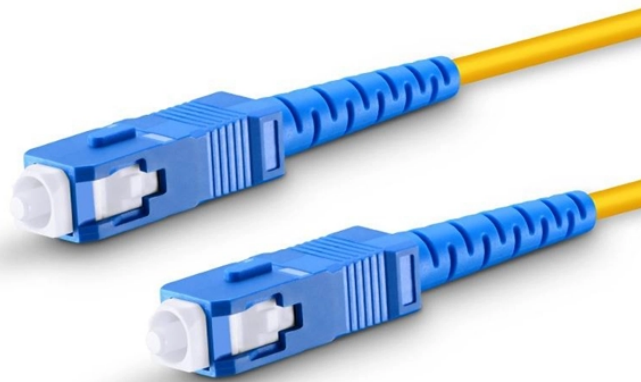

## Indoor Single-Mode Fiber Optic Cabling for Structured Cabling

## Indoor Single-Mode Fiber Optic Cabling for Structured Cabling

Belden's extensive line of indoor and outdoor cable products is offered in tight buffer and loose tube designs. Armored, burial, and ruggedized designs are suited to a host of industrial environments.

Companies and installers today are transitioning from the old standard of copper cables to Indoor Singlemode Plenum Fiber Optic Cables. The reason, simply because it offers the transmission of ...

Zion Communication offers a complete range of indoor fiber optic cables for structured building cabling. From single-core to multi-core formats, our ...

With a tight-buffered design and compact structure, it ensures reliable performance in indoor environments, including risers, plenums, and tight spaces. Ideal for FTTH, LAN backbones, and ...

Ideal for heavy traffic or more challenging mechanical exposure conditions, this cable design consists of fibers organized into 12-fiber ribbons inside a central tube surrounded by dielectric strength members ...