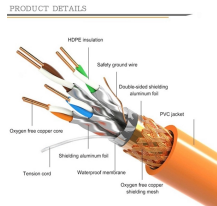

Define industrial. industrial synonyms, industrial pronunciation, industrial translation, English dictionary definition of industrial. adj. 1. Of, relating to, or resulting from the manufacturing industry: industrial ...