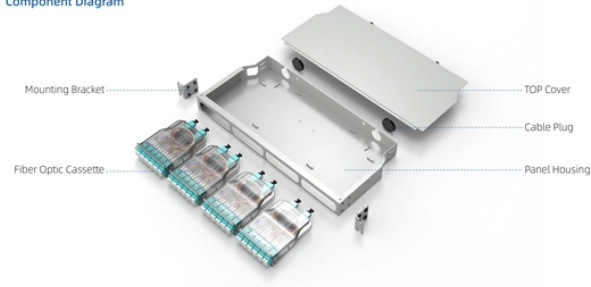

Key dimensions

Indzawo Optic Connect

Inner Mongolia Fireproof Cable Tray

Component Diagram