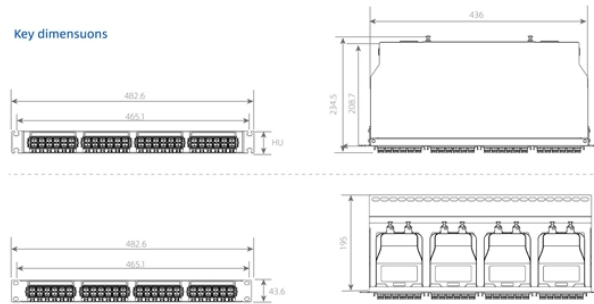

## Inner Mongolia Fireproof Cable Tray

Component Diagram

Key dimensions