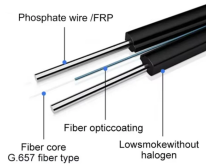

Super Cable Tray Pvt. Ltd. provides a variety of high-quality GI earthing strips that are built to provide a sturdy and dependable channel for the safe dissipation of fault currents, leading to maximum ...