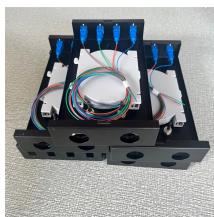

This precision cleaner quickly cleans the end faces of fiber optic connectors, while eliminating electrostatic charge, which can attract airborne contaminants to the end face.

Learn how to install an in-ground sprinkler system with step-by-step guidance, plus tips on layout, zones, and water pressure.