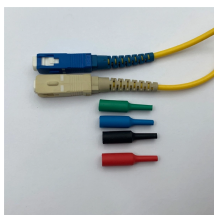

LWL Adapter, Kupplungen und Verbinder E2000, FC, LC, SC und ST aus Metall oder aus einem farblichen Kunststoffgehäuse. Bauform Buchse-Buchse mit einer Zirkonia Führungshülse für ...