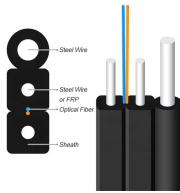

Installation Method of Communication Cable Trays and Trays

Installation Method of Communication Cable Trays and Trays

Step-by-step cable tray and conduit installation method with safety, quality and inspection procedures as per IEEE standards.