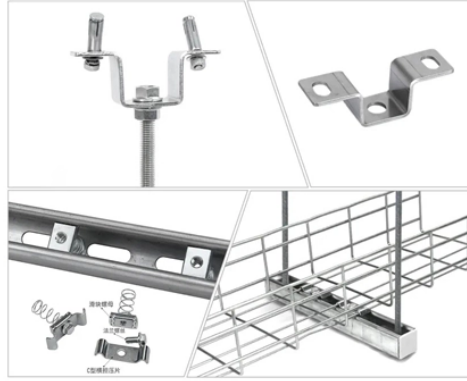

## Installation Price of Fiber Optic Distribution Box for Surveillance

Wholesale fiber optic distribution boxes (FDB/NAP Box) for FTTH deployments. Support 2-48 cores, pre-connected options, and IP65/67 waterproofing. ISO certified factory direct supply. Request our 2026 ...

Explore reliable FTTH terminal boxes for secure fiber termination and distribution. Wall-mounted design, robust build, for home and industrial optical networks.

At Primus Cable, we understand the need for an increased number of connections when establishing a more complicated network application; therefore, we supply Wall-Mountable Fiber Distribution Units ...

Fiber Optic Distribution Box, 12 Port Wall Mount Enclosure with 12 SC APC Adapters, Singlemode, FTTH, IP65 Waterproof Outdoor/Indoor Use - 9.45" x 8.66" x 2.56"

Shipping cost not included. The 12 port ftth fiber distribution box is designed for connecting feeder cables and drop cables in fiber access networks. It is widely used in MDUs (multi-dwelling units), ...