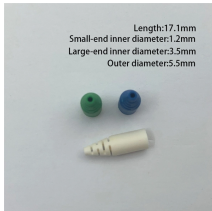

The Geist™ Rack Power Distribution Unit (rPDU) gives data center managers the flexibility to install the intelligence required today, with the option to upgrade technology as needs evolve.