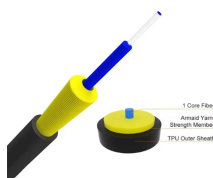

Stop electrical headaches and ensure safety with our easy-to-install cable tray systems. Contact us - one of the best Galvanized Cable Tray Suppliers and Exporters from Czech Republic, today to discuss ...