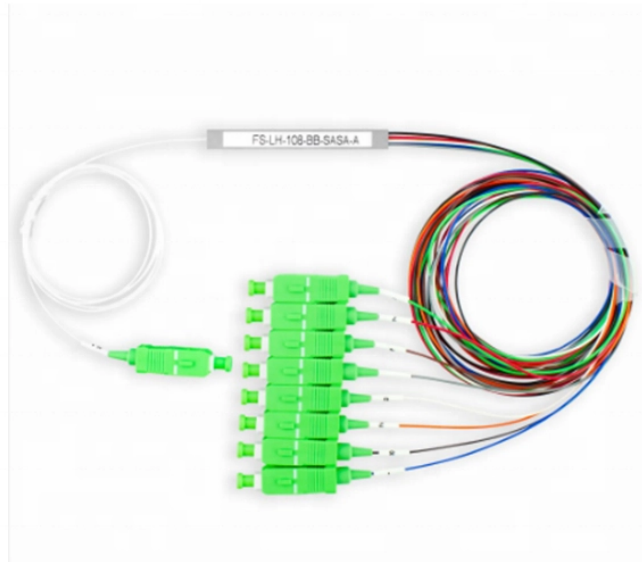

## Integrated Home Power Supply

The Ciyes Integrated Power Supply System (IPS) is a versatile, customizable solution designed to adapt precisely to your unique power demands. Built for scalability, IPS easily expands alongside your ...