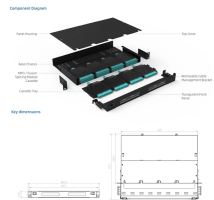

VIAVI offers fast, cost-effective, and easy-to-use power meters for installation and maintenance of single mode and multimode fiber optic networks and advanced, photonic-layer power meters for lab and ...