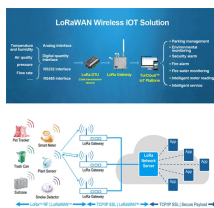

Intelligence (/ ,ɪntɛlɪ'dʒəns /) has been defined in many ways: the capacity for abstraction, logic, understanding, self-awareness, learning, emotional knowledge, reasoning, planning, creativity, ...