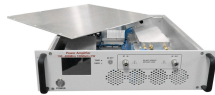

INTELLIGENT definition: having good understanding or a high mental capacity; quick to comprehend, as persons or animals. See examples of intelligent used in a sentence.