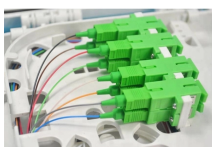

When there is an accident and fire occurs in the middle end of the cable, this product not only has super flame retardant ability, but also ensures that the temperature of the shell will not rise, so as to protect ...