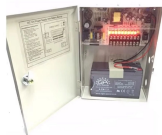

Understand distribution boxes (DB boxes) in 5 minutes. Learn about types, components, functions, and uses. Find the perfect DB box for your needs.

Para alterar o brilho do visor do windows 11 usando o Painel de Ação, siga os seguintes passos: Ajuste o brilho da tela usando o controle deslizante. Você também pode ativar ou desativar ...

Existem várias maneiras de você ajustar o brilho da tela no computador. Alguns notebooks oferecem uma tecla para ajustar o brilho, porém, você também pode usar o recurso ...

What's the difference between a distribution box and a sub-panel? A distribution box typically refers to the main electrical panel that receives power from the utility service. A sub-panel is ...

Modern distribution boxes, also called breaker panels or fuse boxes, handle different voltages and loads. They have safety tools like circuit breakers and fuses that stop power during problems.

Learn about distribution boxes, their types, functions, and safety features to ensure efficient and secure electrical power distribution in any building.

A distribution boxes acts as the load center and main distributor of electrical power within a building. Also called a distribution board, panel board, breaker panel, or electric panel, it is the ...

Explore the essential functions, types, safety features, and technological advances of distribution boxes for efficient electrical power distribution.