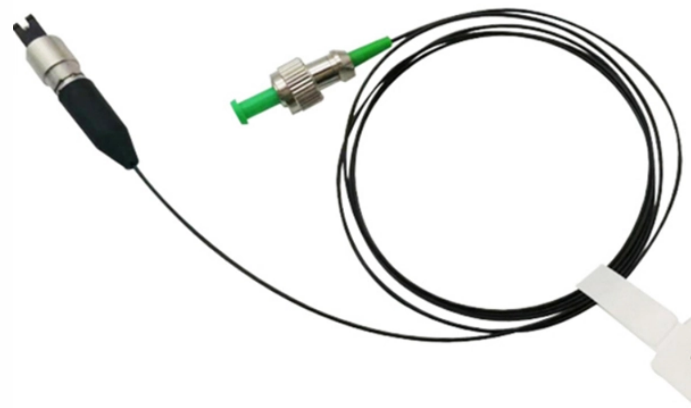

Iranian ladder-type cable tray support arm

Iranian ladder-type cable tray support arm

It lists the different types of cable trays and ladders available, along with their specifications, construction materials, finishes, and related standards. Product information and ordering details are provided for ...

Refers to the approximate height of a cable tray used for specifying. Selecting a specific height will show cable trays with that height, as well as cable tray accessories compatible with that height.

Cable trays support insulated electrical cables in industrial and commercial settings. There are several types of cable trays, including ladder, perforated, solid bottom, basket, and ...

Eaton's B-Line series metallic cable ladder systems are designed to provide superior strength to weight ratio while providing a lower total installed cost solution.