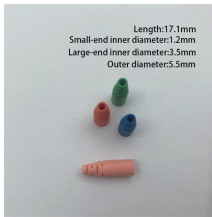

Ireland and Hollysys single-mode fiber optic modules for gigabit speeds

Ireland and Hollysys single-mode fiber optic modules for gigabit speed

FS gigabit ethernet transceiver solutions provide fibre or copper options including 1000BASE-SX, 1000BASE-LX/LH, 1000BASE-T etc., from 100m to 160km, for 1G switches, routers, servers, NICs ...