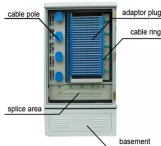

Flashing power light that's not going away is most likely a wiring issue. When the ONT boots up, the power light is supposed to eventually be solid. East side of Houston, ONT and everything is installed ...