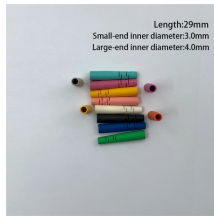

The recommended amount of fiber is 21-25 grams per day for women and 30-38 grams per day for men (at least 14 grams for every 1000 calories). Increase fiber in your diet slowly to avoid side effects.