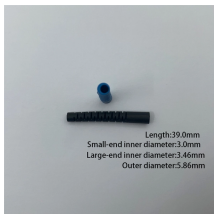

Optical modules must adhere to standardized operational procedures. Deviations from these guidelines may result in undetectable damage or potentially irreversible malfunctions.

Find a Target Optical store near you to shop a wide selection of eyeglasses and sunglasses. Get expert eye care, book an eye exam, and discover the perfect eyewear for your style and vision needs.