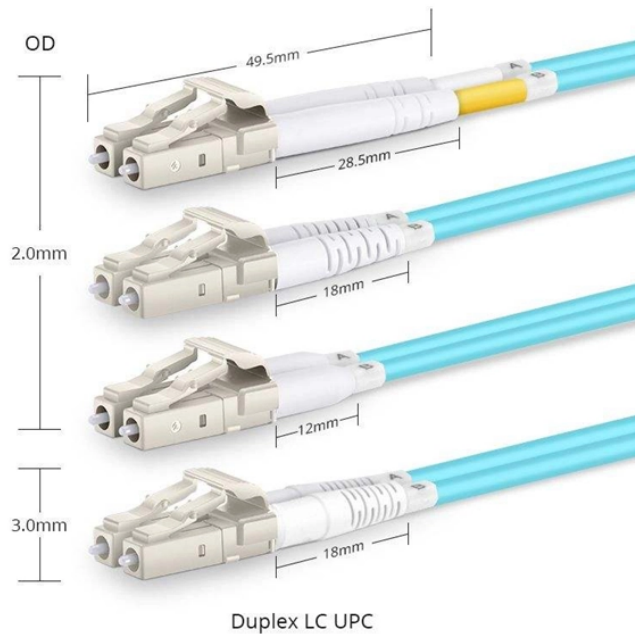

Israeli Smart PDU

Overview

While a basic PDU simply provides power to connected devices, a smart PDU (iPDU) offers several significant advantages: Real-time access to power consumption and environmental sensor data via a standard network connection. Our PDUs and power management solutions help you measure, monitor and control your power usage. We can help improve your uptime and energy efficiency while reducing your carbon footprint and operating costs. Click [HERE](#) to select the Rack PDU that's right for you from 1,000+ unique Raritan models. We distinguish between a basic Power Distribution Unit (PDU) and a smart Power Distribution Unit, often referred to as an Intelligent Power Distribution Unit (iPDU). nVent is the world leader in OEM smart iPDU design and manufacturing. Quality Israel power strips, in stock, for standard duty applications up to. Building Automation and Control Building Management Controllers, Expansion Modules, Servers & HMIs Energy Management Software Solutions Home Automation Network Infrastructure and Connectivity Power Monitoring and Control Power Quality and Power Factor Correction Sensors Valves and Valve Actuators.