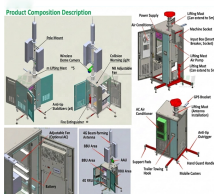

We offer Intelligent PDUs that monitor and control the power distribution (Amps, KW, KWH, V and more) up to the single outlet. Our PDUs are compatible with Raritan's Power IQ and Server Technology's ...