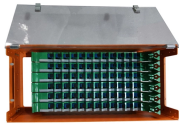

Installed on the pole of an outdoor pole-mounted transformer, it is a new generation of ideal power distribution product for urban and rural power grid transformation.