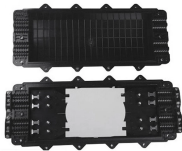

JP series outdoor integrated power distribution box is an outdoor integrated power distribution device integrating metering, outgoing line, reactive power ...