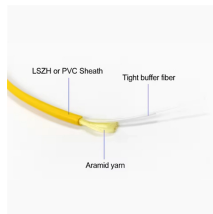

Shop durable electrical boxes, pipes and fittings in Jamaica at Carisol. Get top brands, fast delivery and expert service. Visit 38 Cassia Park Rd or call 18763733157.

Jamaican standards establish requirements in relation to commodities, processes and practices, but do not purport to include all the necessary provisions of a contract. The attention of those using this ...