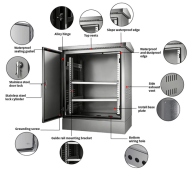

The Distribution Code will cover the Distribution System from the point of the outgoing isolators on the Transmission Substations as described above, to the point of Interconnection with the Customers ...