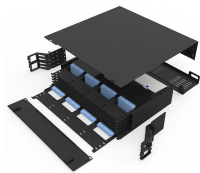

The Japan Cable Tray Market is experiencing significant expansion, driven by the rise in construction activities, especially in sectors like telecommunications, energy, and manufacturing.