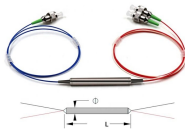

These versatile distribution boxes are engineered to meet the demanding needs of modern vehicles, providing enhanced performance and safety. With a focus on durability and reliability, our products ...