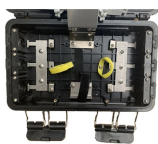

Control multiple computers with one keyboard, mouse, and monitor using our recommended KVM switches, with setup guides, troubleshooting tips, and security considerations for ...