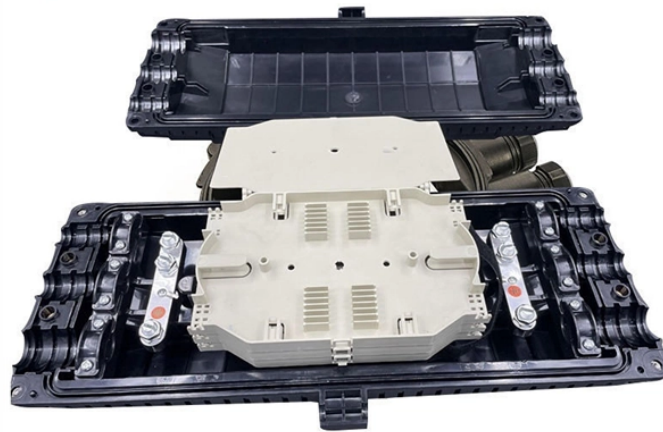

## Latest Distribution Box Configuration Standard Price

	<p>Premium-Line FTTH distribution box is aim designed for multi-purpose applications in FTTH projects, the dual layer design supports direct termination, and also FTTH distributions via mini splitter built in, ...</p>
---	---

	<p>Kaedra enclosures for PratiKa industrial sockets are part of a complete system of Watertight enclosures from 16A to 125A providing solutions for protection, control and electrical distribution for tertiary and ...</p>
---	--