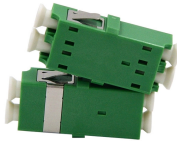

NEC section 318-5 (e) indicates that multiconductor cables rated 600 volts or less are permitted in the same cable tray, however, separation of power and control cables is necessary as indicated in other ...

Cable tray fittings (elbows, tees, crosses) are manufactured in standard radii, but cables must still be arranged within the fitting to maintain their individual bend radius.

It provides rules for acceptable wiring methods that can be installed in cable trays, including conditions for use. It addresses uses permitted and not permitted for cable trays.